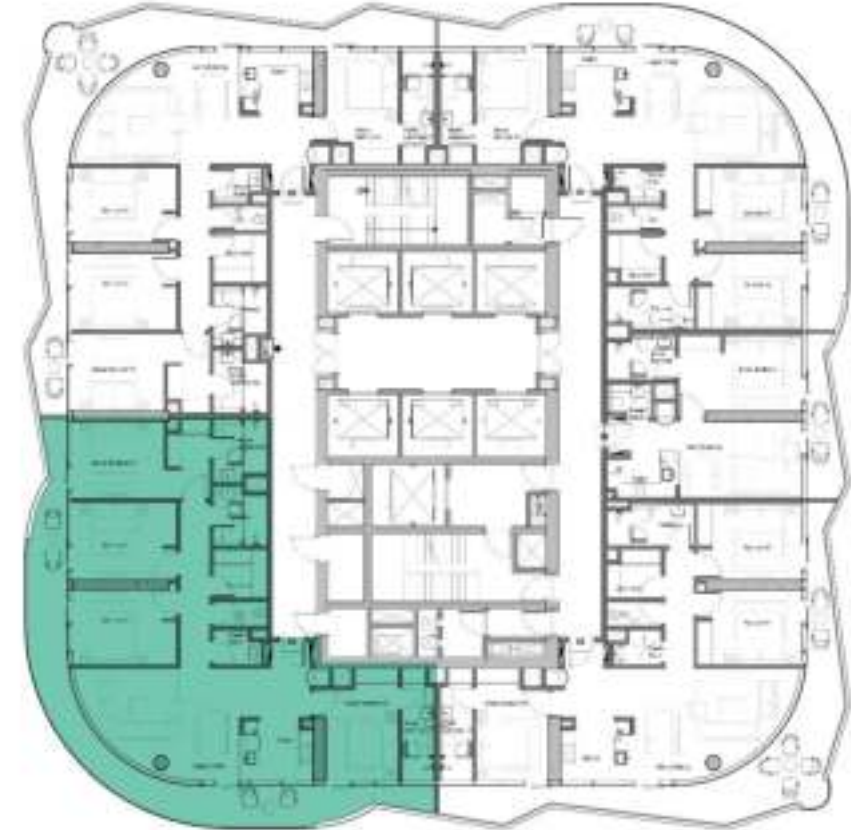

TYPICAL FLOOR PLAN B

- 1 BEDROOM A
- 1 BEDROOM A-M
- 1 BEDROOM B
- 1 BEDROOM B-M
- 1 BEDROOM C
- 1 BEDROOM C-M
- 2 BEDROOM A
- 2 BEDROOM A-M

 SZR VIEW/SEA VIEW

 BURJ KHALIFA VIEW

 SZR

 SZR

 SZR

SZR

 SZR

SZR

VOLTA

SHEIKH ZAYED ROAD, DUBAI

TYPICAL FLOOR PLAN C

- 1 BEDROOM B-M
- 3 BEDROOM A
- 3 BEDROOM A-M
- 4 BEDROOM A
- 4 BEDROOM A-M

 SZR VIEW/SEA VIEW

 BURJ KHALIFA VIEW

 SZR

 SZR

 SZR

SZR

 SZR

SZR

Unit Type – 1 BR
 Total : 14 Types

Typology	Total Units	Min	Max
1 BR	212	673	1,073

Unit Type – 2 BR
 Total : 8 Types

Typology	Total Units	Min	Max
2 BR	172	1,387	1,469

Unit Type - 3 BR
Total : 2 Types

Typology	Total Units	Min	Max
3 BR	20	1,757	1,785

Unit Type - 4 BR
Total : 2 Types

Typology	Total Units	Min	Max
4 BR	20	2,104	2,167