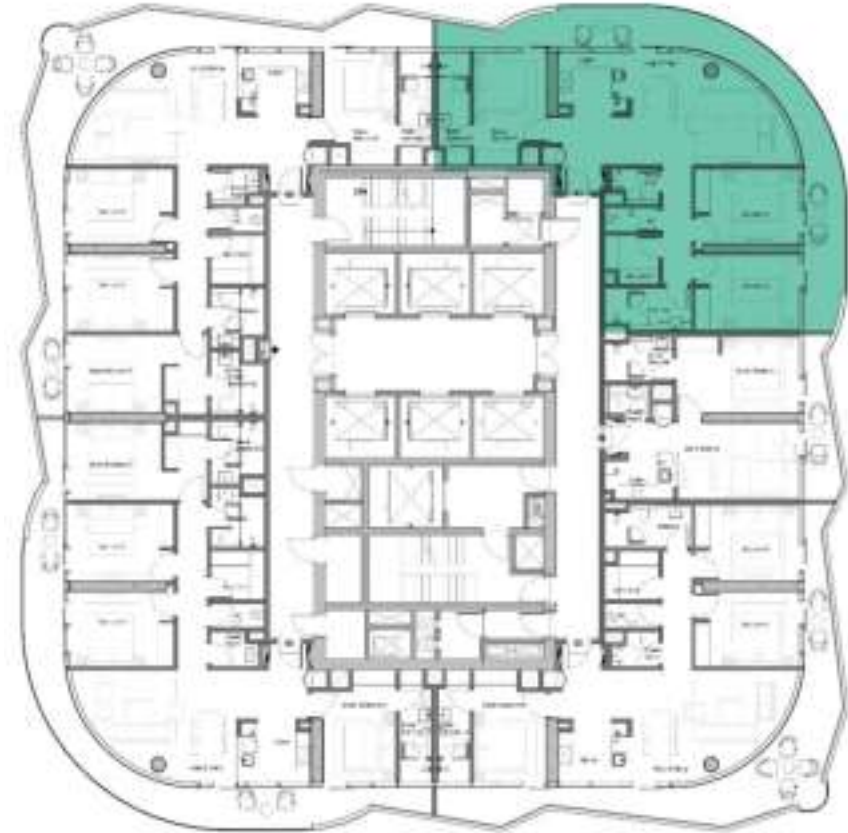

TYPICAL FLOOR PLAN B

- 1 BEDROOM A
- 1 BEDROOM A-M
- 1 BEDROOM B
- 1 BEDROOM B-M
- 1 BEDROOM C
- 1 BEDROOM C-M
- 2 BEDROOM A
- 2 BEDROOM A-M

 SZR VIEW/SEA VIEW

 BURJ KHALIFA VIEW

 SZR

 SZR

 SZR

SZR

 SZR

SZR

VOLTA

SHEIKH ZAYED ROAD, DUBAI

TYPICAL FLOOR PLAN C

- 1 BEDROOM B-M
- 3 BEDROOM A
- 3 BEDROOM A-M
- 4 BEDROOM A
- 4 BEDROOM A-M

 SZR VIEW/SEA VIEW

 BURJ KHALIFA VIEW

 SZR

 SZR

 SZR

SZR

 SZR

SZR

Unit Type – 1 BR
 Total : 14 Types

Typology	Total Units	Min	Max
1 BR	212	673	1,073

Unit Type – 2 BR
 Total : 8 Types

Typology	Total Units	Min	Max
2 BR	172	1,387	1,469

Unit Type - 3 BR
Total : 2 Types

Typology	Total Units	Min	Max
3 BR	20	1,757	1,785

Unit Type - 4 BR
Total : 2 Types

Typology	Total Units	Min	Max
4 BR	20	2,104	2,167