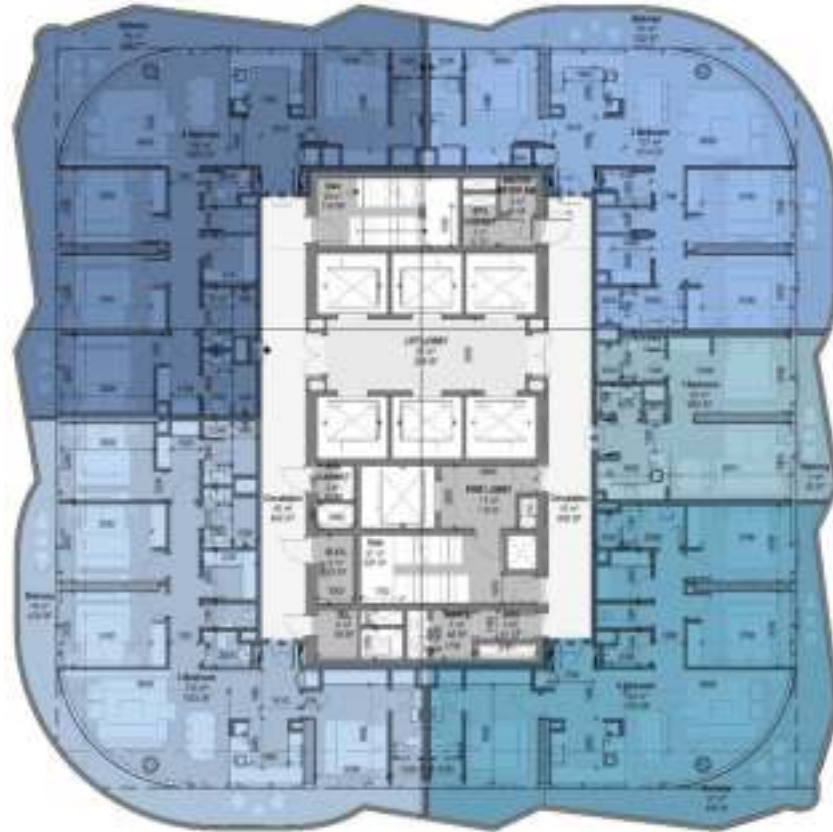

TYPICAL FLOOR PLAN B

- 1 BEDROOM A
- 1 BEDROOM A-M
- 1 BEDROOM B
- 1 BEDROOM B-M
- 1 BEDROOM C
- 1 BEDROOM C-M
- 2 BEDROOM A
- 2 BEDROOM A-M

 SZR VIEW/SEA VIEW

 BURJ KHALIFA VIEW

 SZR

 SZR

 SZR

SZR

 SZR

SZR

VOLTA

SHEIKH ZAYED ROAD, DUBAI

TYPICAL FLOOR PLAN C

- 1 BEDROOM B-M
- 3 BEDROOM A
- 3 BEDROOM A-M
- 4 BEDROOM A
- 4 BEDROOM A-M

 SZR VIEW/SEA VIEW

 BURJ KHALIFA VIEW

 SZR

 SZR

 SZR

SZR

 SZR

SZR

Unit Type – 1 BR
 Total : 14 Types

Typology	Total Units	Min	Max
1 BR	212	673	1,073