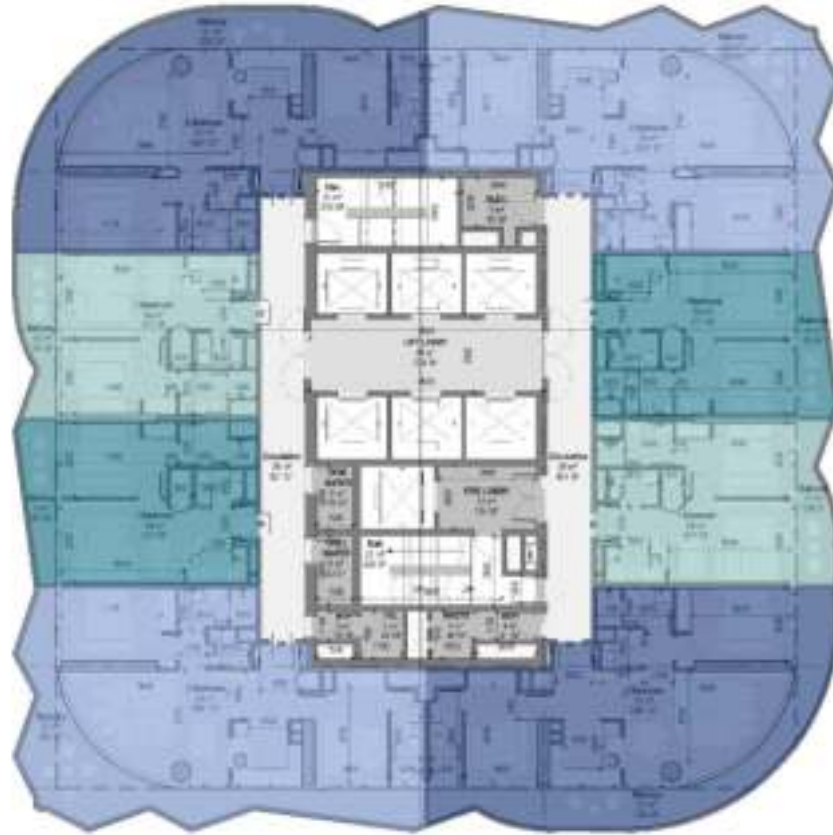

SZR VIEW/SEA VIEW

BURJ KHALIFA VIEW

SZR

SZR

SZR

SZR

SZR

SZR