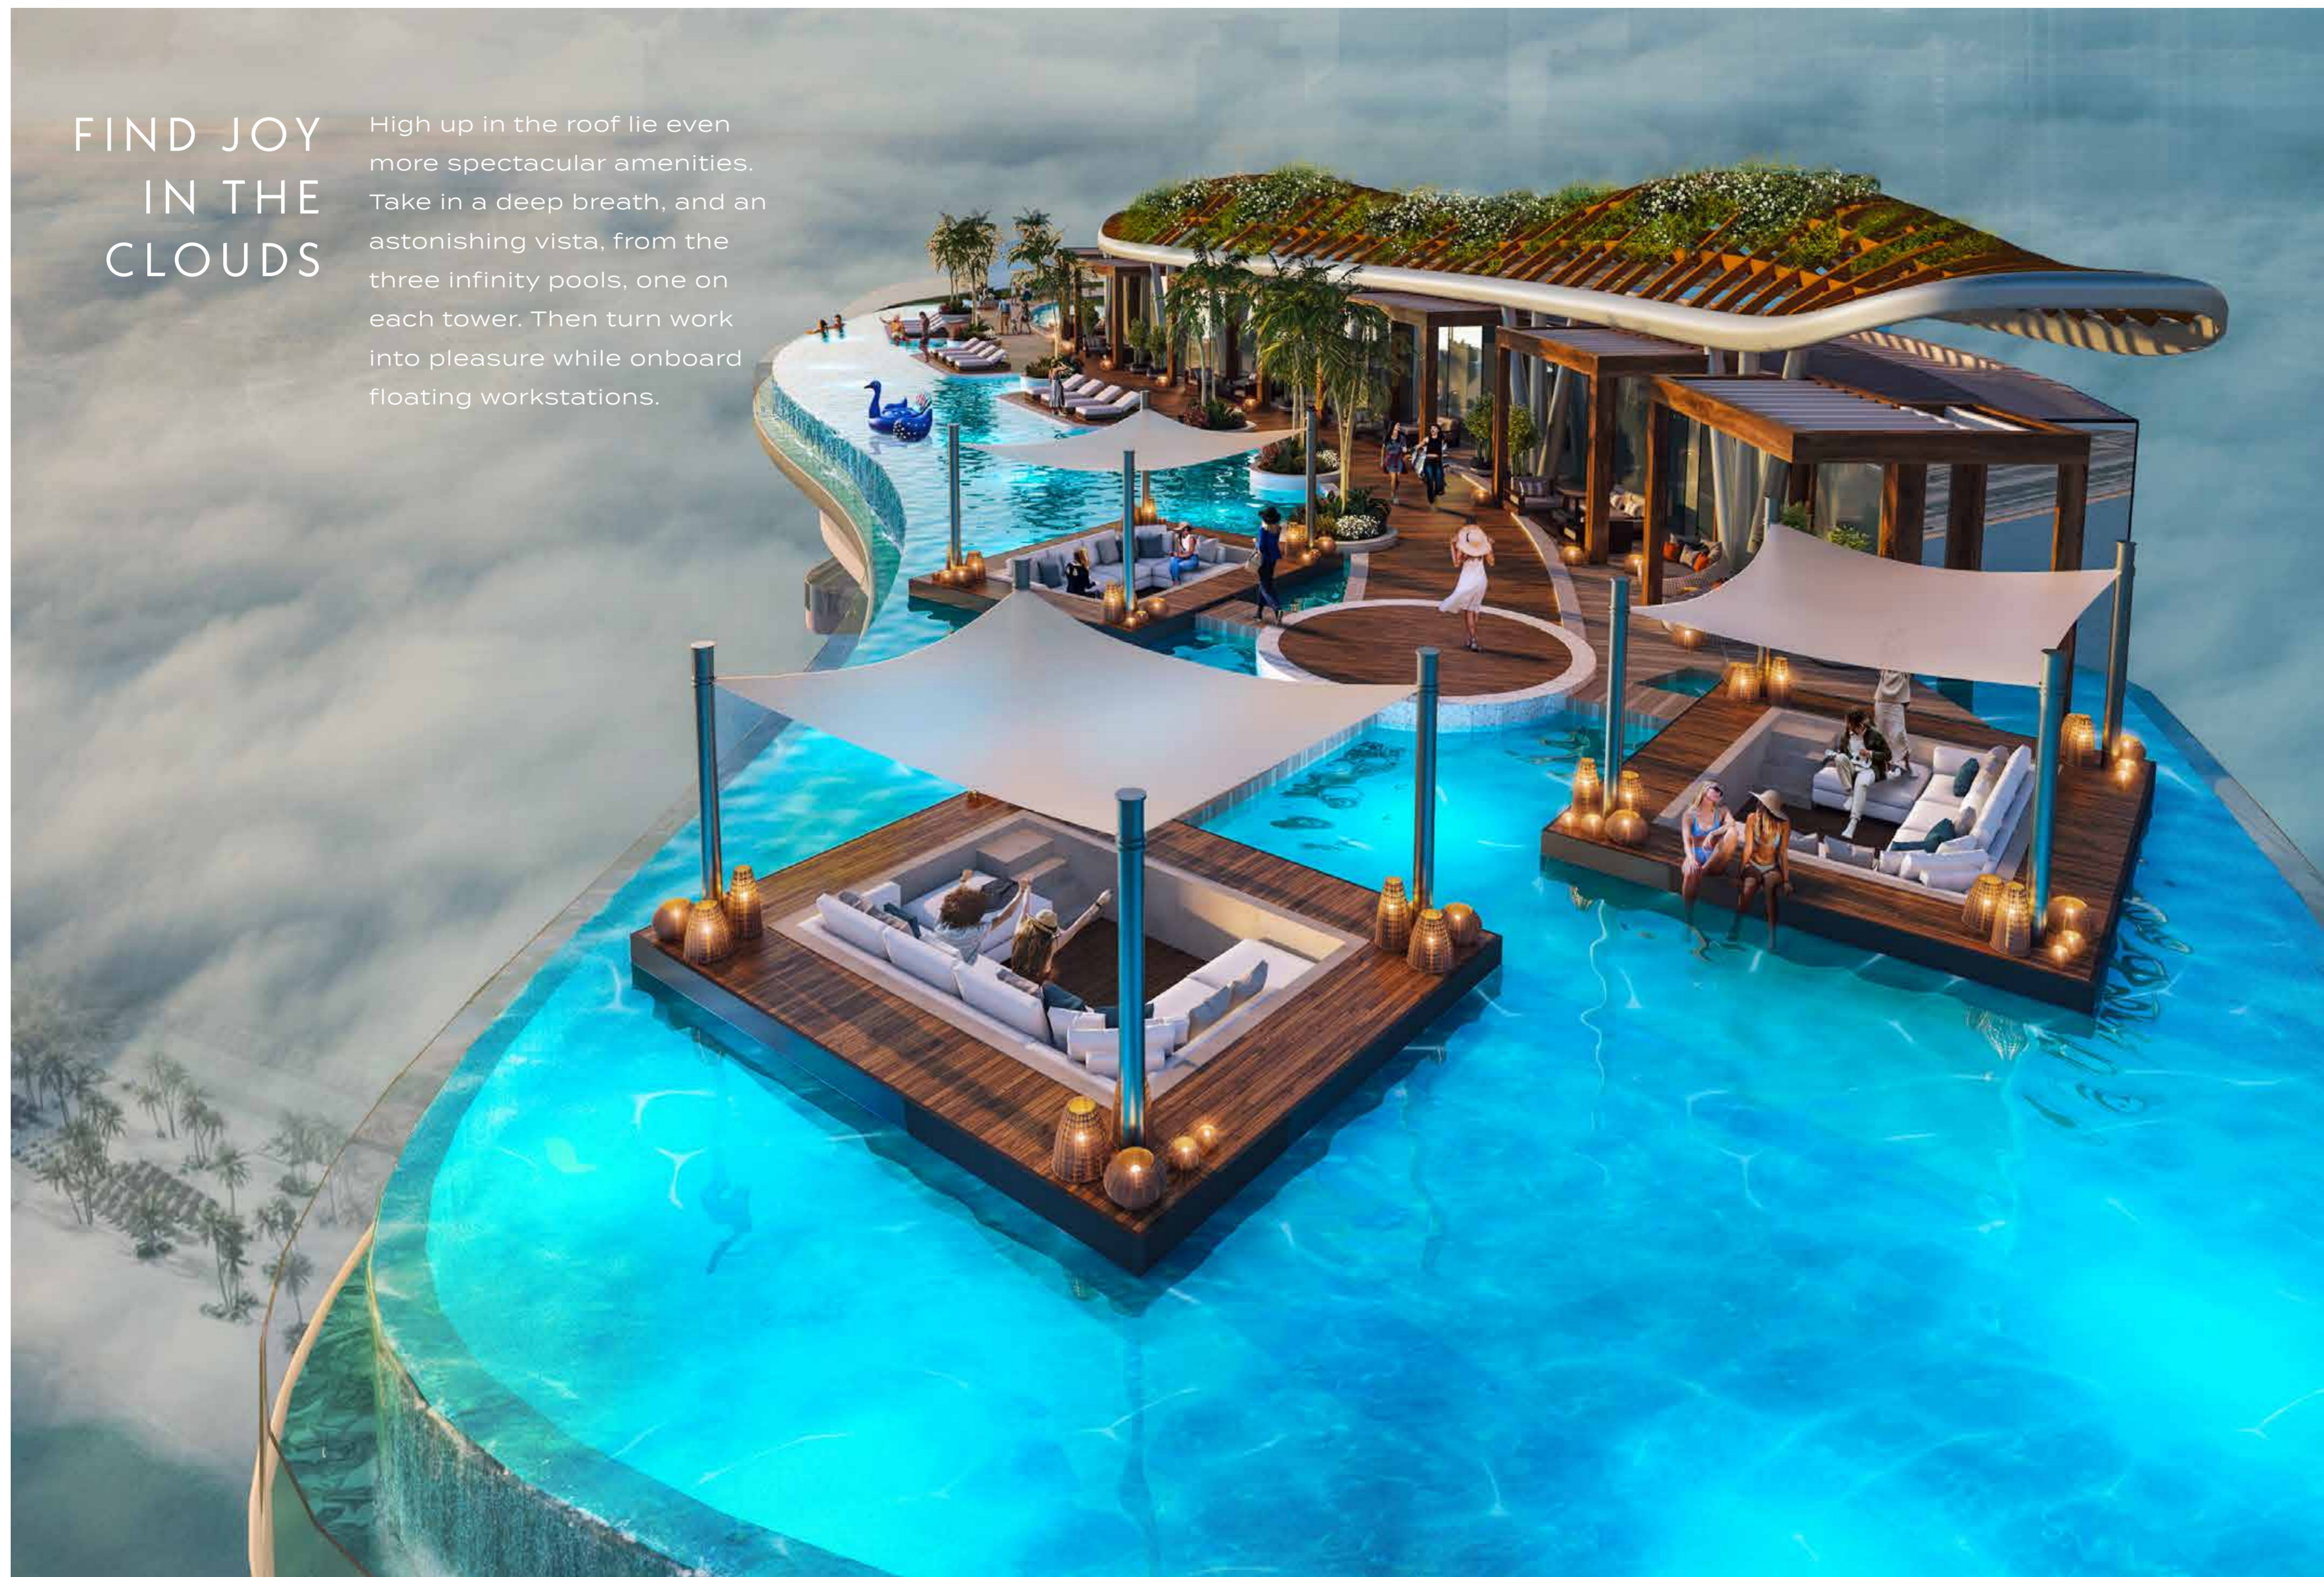

The sleek exteriors mimic the ocean's waves, and at the crest, is a Cavalli-inspired bridge that coils around the towers like a sea serpent.

An aerial view of a luxury resort. The main feature is a large, winding infinity pool with a white, wavy architectural structure along its edge. The pool is surrounded by wooden decks with lounge chairs and palm trees. To the right, there is a private beach with white sand and turquoise water. The resort building is modern with a white, curved facade. The sky is blue with some clouds, and several palm trees are visible on the left side of the image.

FIND JOY IN THE CLOUDS

High up in the roof lie even more spectacular amenities. Take in a deep breath, and an astonishing vista, from the three infinity pools, one on each tower. Then turn work into pleasure while onboard floating workstations.

AMAC BY CAVALLI

CAMACRAY BY CAVALLI

MARITIME PLEASURES, EXPLORED

The song of the sea is like a mermaid's call. Unmistakable, and inescapable. Dance to its tune at some of the many amenities on the Podium Level. Pirouette through an elegantly crafted water maze. Dive into a luxury snorkeling experience in search of Cavalli treasures. Find your balance atop a surfboard at the wave pool. Or simply relax on a hammock, suspended above an infinity pool, as a smart-tray brings you a beverage of your choice whenever you desire.