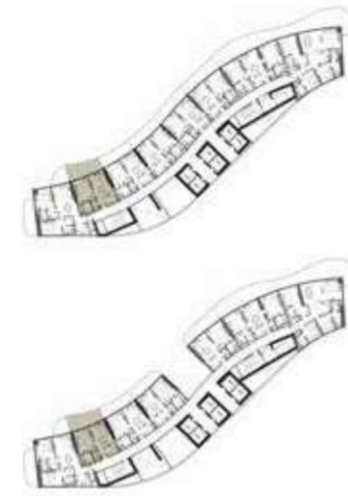

DAMAC BAY BY CA

DAMAC BAY BY CAVALLI

1-BEDROOM LUXURY

TYPE 01

TOWER A:
LEVELS:
2,6,12,15,21,25,29

TOWER B:
LEVELS:
2,8,12,19,21,29,32

TOWER A:
LEVEL:
18

TOWER B:
LEVEL:
14

1-BEDROOM LUXURY

TYPE 03

TOWER A:
LEVELS:
2,6,12,15,21,25,29

TOWER B:
LEVELS:
2,8,12,19,21,29,32

TYPE 02

TOWER A:
LEVELS:
2,6,12,15,21,25,29

TOWER B:
LEVELS:
2,8,12,19,21,29,32

TOWER A:
LEVEL:
18