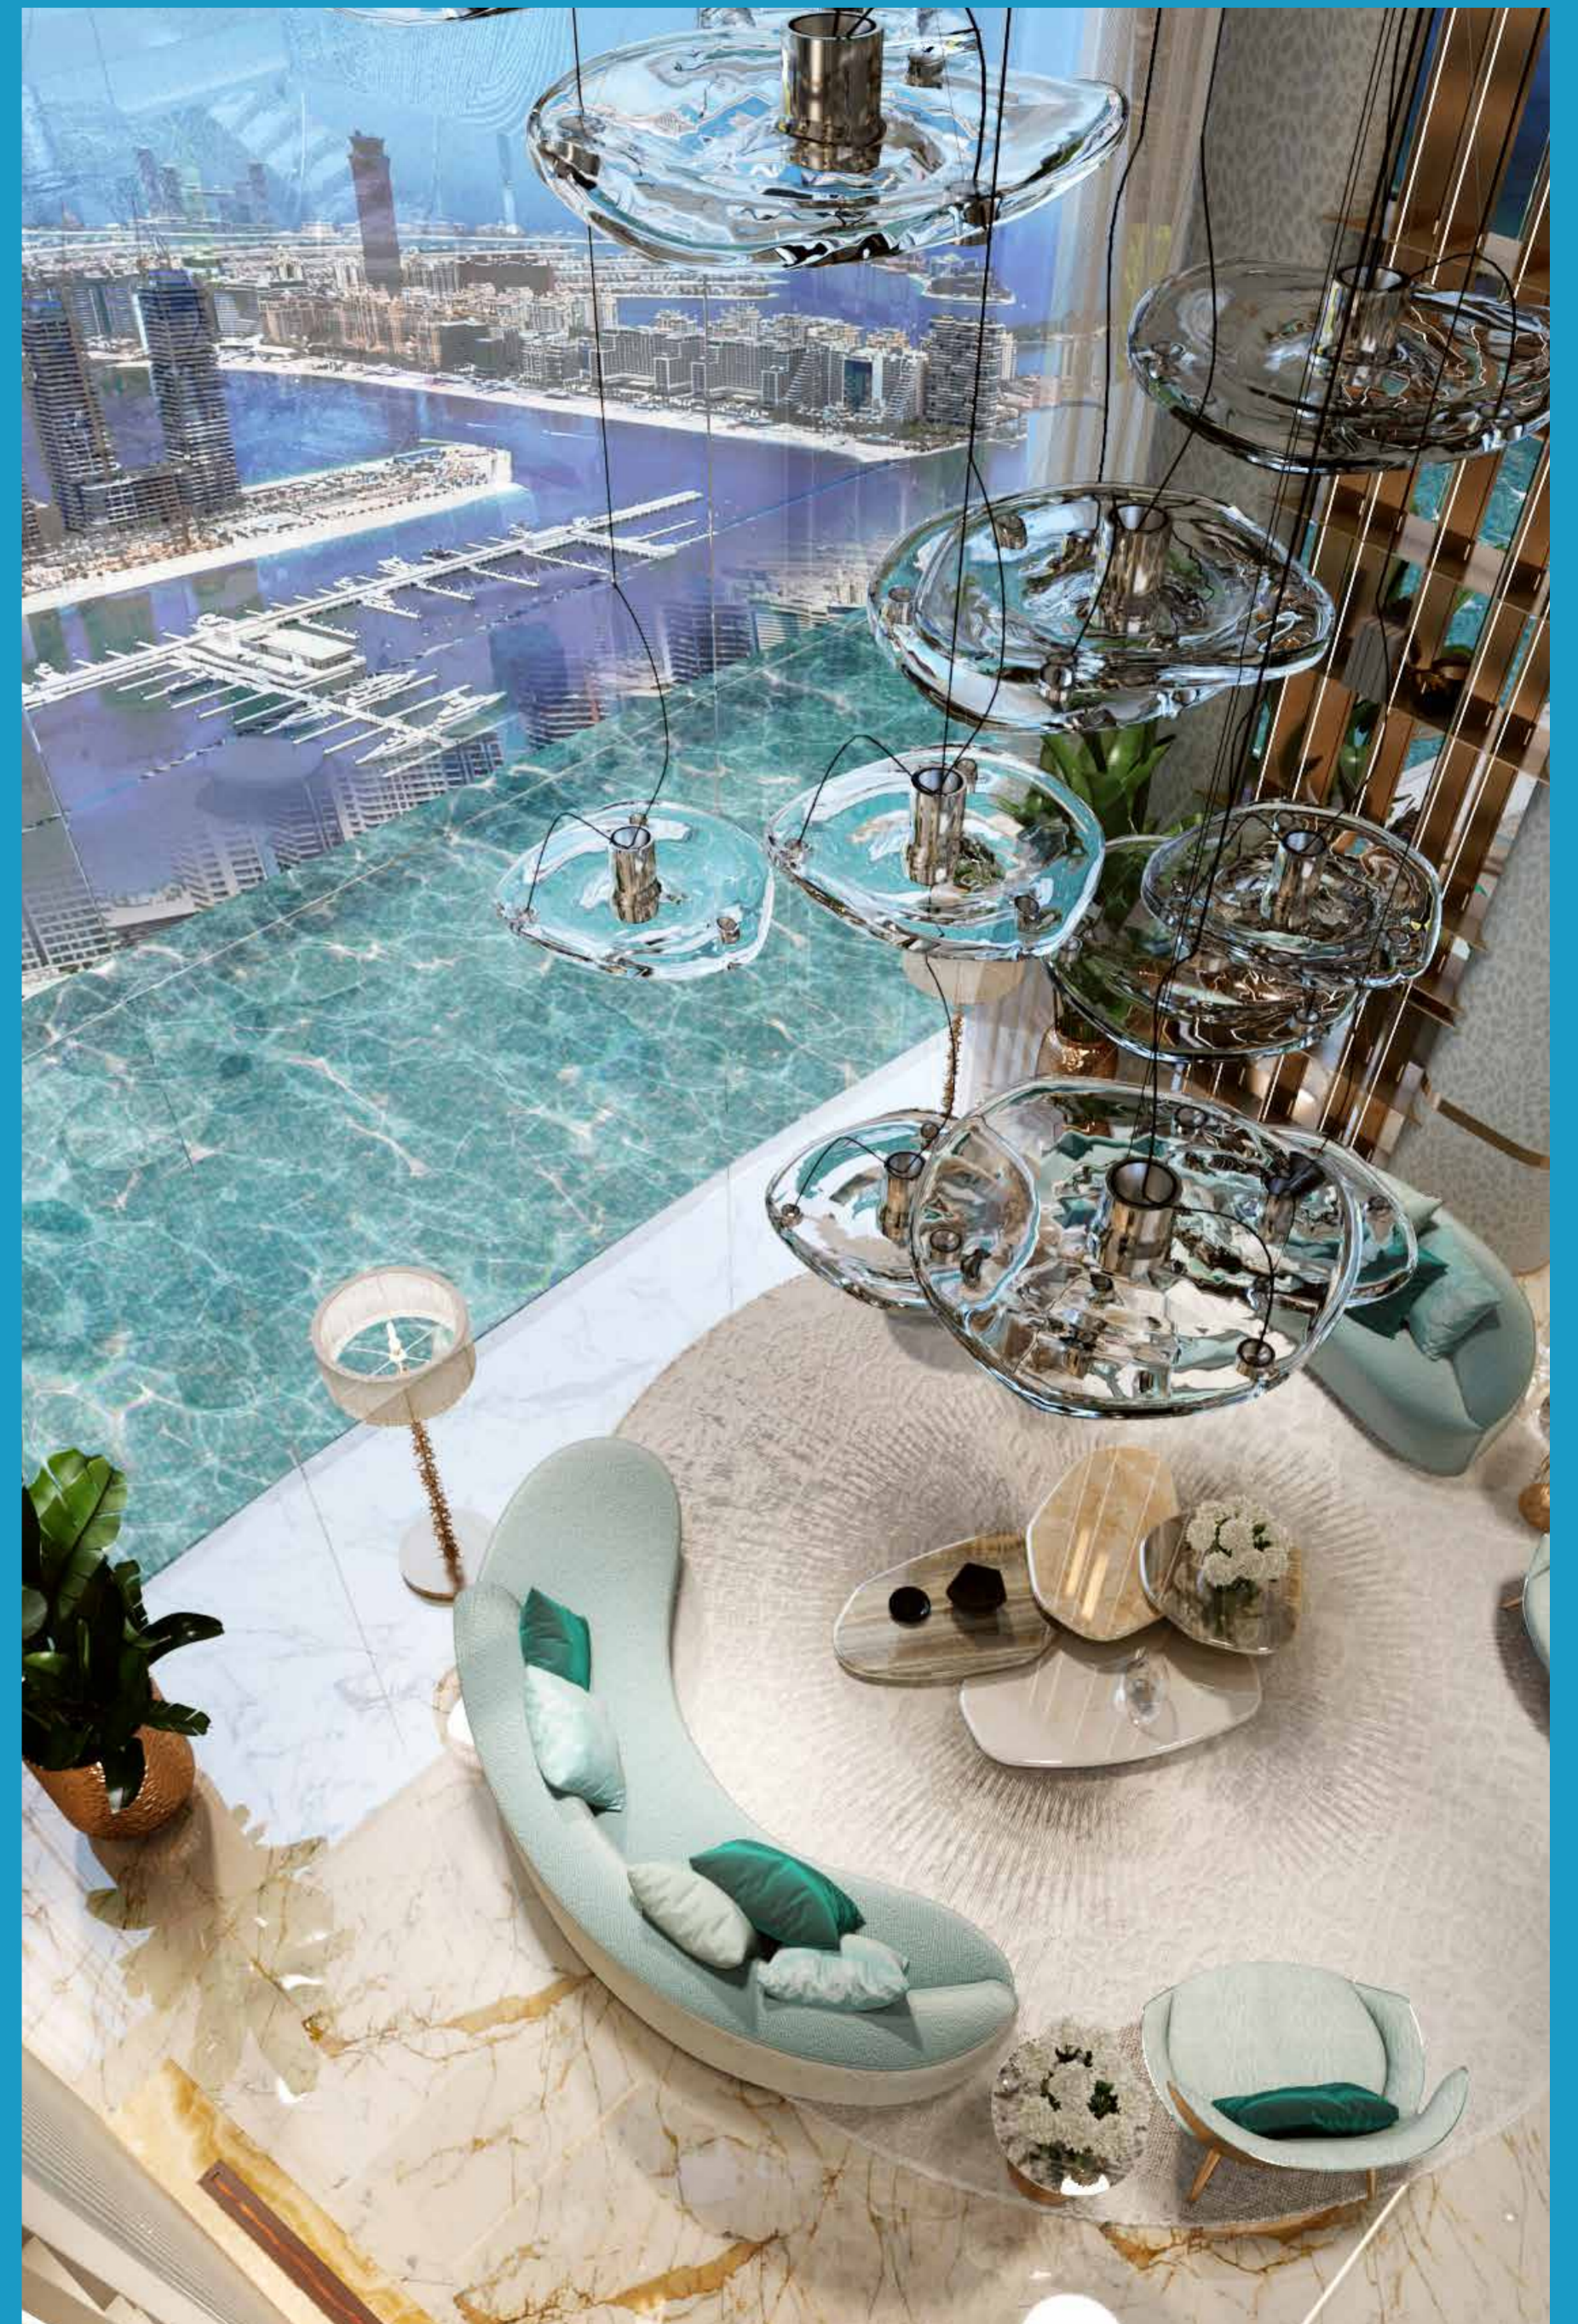

A WORLD
OF YOUR
OWN

Surround yourself with
the sky, the sun and
the sea, on an island
of happiness that
you have created
for yourself.